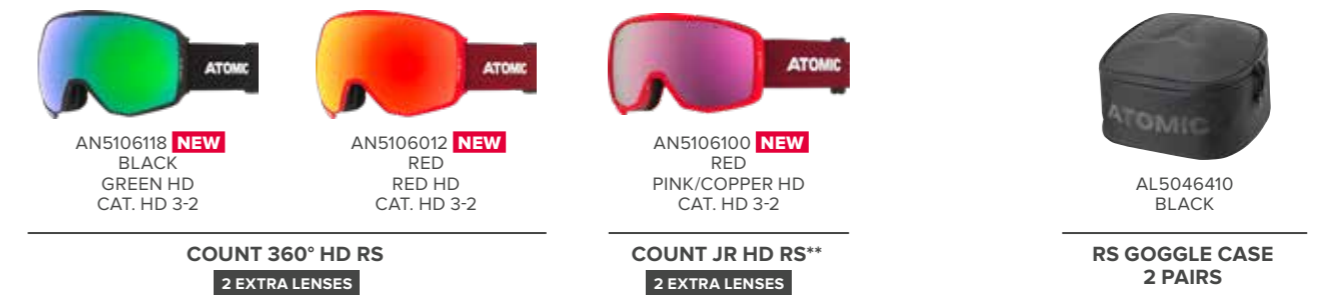

HELMETS TECHNICAL SPECIFICATIONS

PRODUCT NAME	ART. NO.	COLOR	SIZES	WEIGHT (g)	SAFETY TECHNOLOGY	FIT	CONSTRUCTION	VENTING	LINING	EXTRAS	CERTIFICATION
COUNT RS											
COUNT AMID RS	AN5005958 AN5005960 AN5006078	Black Red Mikaela	S (51-55), M (55-59), L (59-63), XL (63-65)	460g (S)	AMID, Holo Core	Live Fit, 360° Fit System, 3D Molded Ear Pads	Inverted Hybrid Construction	Active Aircon Venting	Removable and Washable Full Cap Lining, 3M™ X-Static Lining	Audio Compatible Ear Pads, Chin Guard Compatible, Helmet Bag, Magnetic Fidlock® Buckle	ASTM F 2040, CE EN 1077:2007 CLASS B
CHIN GUARD COUNT RS	AN5005604	Black	one Size fits all							Compatible with Count AMID RS	
REDSTER											
REDSTER WC AMID	AN5005962 AN5005964	Black Red	XXS (52-53), XS (53-54), S (55-56), M (56-57), L (58-59), XL (59-60), XXL (61-62)	600g (XS)	AMID	Live Fit	Aramid + Glass-Fiber Shell	Aircon Venting	3M™ X-Static Lining	Chin Guard Compatible, Helmet Bag	ASTM F 2040, CE EN 1077:2007 CLASS A, FIS RH 2013
REDSTER REPLICA	AN5005966 AN5005968 AN5006032 AN5006076	Black Red Black/Red Blue	XXS (52-53), XS (53-54), S (55-56), M (56-57), L (58-59)	500g (XS)		Fit System	ABS Hard Shell	Aircon Venting		Chin Guard Compatible, Helmet Bag	ASTM F 2040, CE EN 1077:2007 CLASS A
CHIN GUARD REDSTER	AZN000050	Black	one Size fits all							Compatible with Redster WC AMID and Redster Replica	

GOGGLES TECHNICAL SPECIFICATIONS