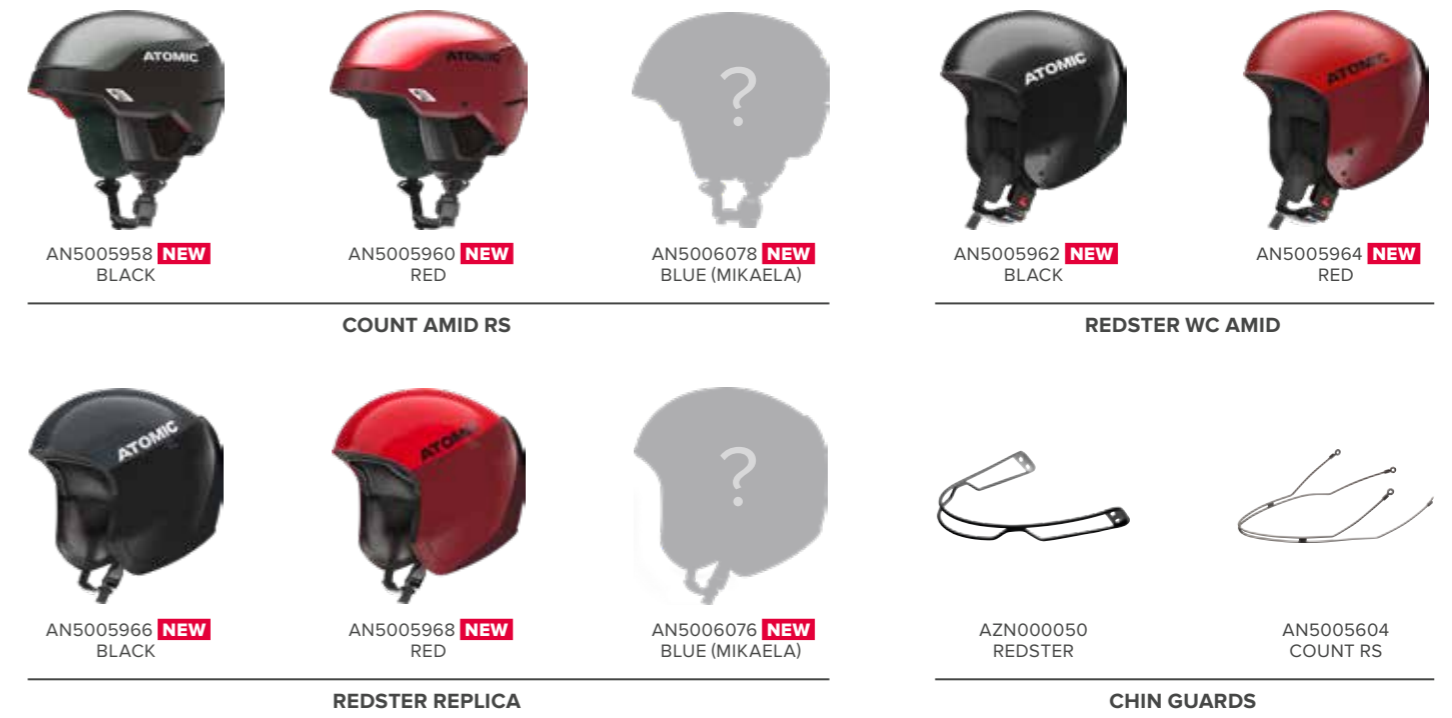

BODY PROTECTION TECHNICAL SPECIFICATIONS

PRODUCT NAME	ART. NO.	COLOR	SIZES	SAFETY TECHN.	WEIGHT (g)	FABRIC	FIT	EXTRAS
LIVE SHIELD VEST AMID M	AN5205034 AN5205012 AN5205036	All Black Red Dark Green	S, M, L, XL	AMID Body	590 (S)	Elastic Air Mesh, 4-Way Stretch Lycra	Ergonomic Slim Fit, Removable and Height Adjustable Belt	Highly Breathable, Ultra Flexible, Washable, Lightweight
LIVE SHIELD VEST AMID W	AN5205038 AN5205040	Black Dark Green / Mint Sorbet	XS, S, M, L	AMID Body	520 (S)	Elastic Air Mesh, 4-Way Stretch Lycra	Ergonomic Slim Fit, Removable and Height Adjustable Belt	Highly Breathable, Ultra Flexible, Washable, Lightweight
LIVE SHIELD SHORTS	AN5205026	Grey / Black	XXS, XS, S, M, L	Multi-density 3-Layer Foam, Removable Coccyx Pads	390 (S)	Elastic Air Mesh, 4-Way Stretch Lycra	Active Thermo Fit	Breathable, Flexible, Washable, Ultra Lightweight
LIVE SHIELD AMID JR	AN5205032	Red	S, M, L	AMID Body	360 (S)	Elastic Air Mesh, 4-Way Stretch Lycra	Ergonomic Slim Fit, Removable and Height Adjustable Belt	Highly Breathable, Ultra Flexible, Washable, Lightweight

HELMETS