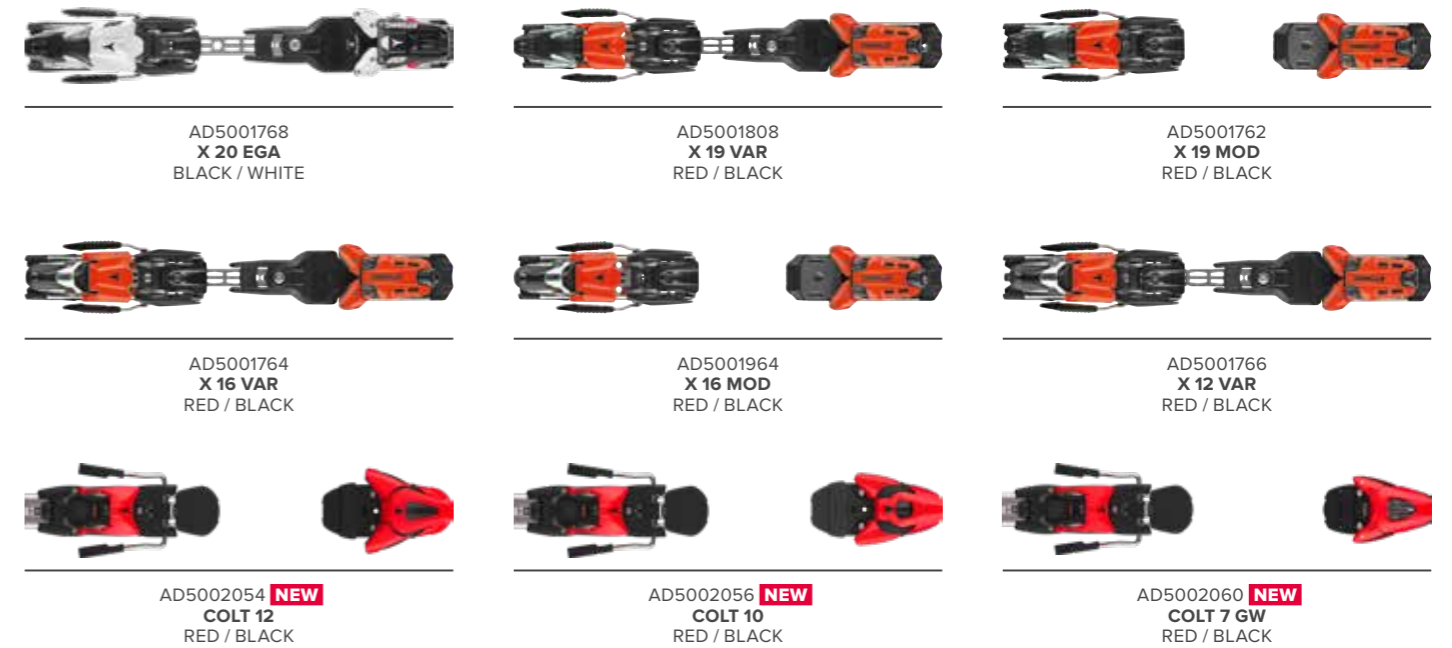

BINDINGS

BINDINGS TECHNICAL SPECIFICATIONS

PRODUCT NAME	À LA CARTE*	ART. NO.	COLOR	ADJUSTM. RANGE (mm)	DIN SCALE	HEIGHT (mm)	BRAKE WIDTH (mm)	WEIGHT (per Bind.) (g)	NORM	FEATURES
X 20 EGA	●	AD5001768	Black / White	260-364	12-20	17	70	1750	Alpine A (Adult)	Locking Brakes, Full Flex, Edge Grip Alignment (EGA), Force Transfer Cage (FTC), Variable Positioning (VAR), Elevated Brakes, TÜV certified
X 19 VAR	●	AD5001808	Red / Black	260-364	11-19	17	70	1600	Alpine A (Adult)	Locking Brakes, Full Flex, Force Transfer Cage (FTC), Variable Positioning (VAR), Elevated Brakes, TÜV certified
X 19 MOD	●	AD5001762	Red / Black	260-364	11-19	17	70	1645	Alpine A (Adult)	Locking Brakes, Centralized Power Transfer, Force Transfer Cage (FTC), Elevated Brakes, TÜV certified
X 16 VAR	●	AD5001764	Red / Black	260-364	8-16	17	70	1480	Alpine A (Adult)	Locking Brakes, Full Flex, Variable Positioning (VAR), Elevated Brakes, TÜV certified
X 16 MOD	●	AD5001964	Red / Black	260-364	8-16	17	70	1480	Alpine A (Adult)	Locking Brakes, Centralized Power Transfer, Elevated Brakes, TÜV certified
X 12 VAR	●	AD5001766	Red / Black	260-364	4-12	17	70	1470	Alpine A (Adult)	Locking Brakes, Full Flex, Variable Positioning (VAR), Elevated Brakes, TÜV certified
COLT 12	●	AD5002054	Red / Black	28	4-12	16.5	75	1050	Alpine A (Adult)	Automatic Wing Adaptation, Locking Brakes, Low Profile Chassis, XL Wings, Elevated Brakes, Automatic Toe Height Adjustment, TÜV certified
COLT 10	●	AD5002056	Red / Black	28	3-10	16.5	75	970	Alpine A (Adult)	Automatic Wing Adaptation, Locking Brakes, Low Profile Chassis, Elevated Brakes, Automatic Toe Height Adjustment, TÜV certified
COLT 7 GW	●	AD5002060	Red / Black	28	2-7,5	16.5	75	860	Alpine A (Adult) + GripWalk A (Adult) + Alpine C (Child) + GripWalk C (Child)	Automatic Wing Adaptation, Locking Brakes, Light Construction, Race Kit Compatible, Automatic Toe Height Adjustment, TÜV certified

DISTANCE PLATES FOR X BINDINGS

AZD000112	DISTANCE PLATE FRONT 1 mm X 20 – X 12 Set (2 pieces + screws)	AZD000134	DISTANCE PLATE REAR 3 mm X 20 Set (2 pieces + screws)
AZD000126	DISTANCE PLATE FRONT 2 mm X 20 – X 12 Set (2 pieces + screws)	AZD000136	DISTANCE PLATE REAR 1 mm X 19 – X 12 Set (2 pieces + screws)
AZD000128	DISTANCE PLATE FRONT 3 mm X 20 – X 12 Set (2 pieces + screws)	AZD000138	DISTANCE PLATE REAR 2 mm X 19 – X 12 Set (2 pieces + screws)
AZD000130	DISTANCE PLATE REAR 1 mm X 20 Set (2 pieces + screws)	AZD000140	DISTANCE PLATE REAR 3 mm X 19 – X 12 Set (2 pieces + screws)
AZD000132	DISTANCE PLATE REAR 2 mm X 20 Set (2 pieces + screws)	L3916910001	ERSA L 7 JUNIOR RACE KIT Pedal to lock in high or low position