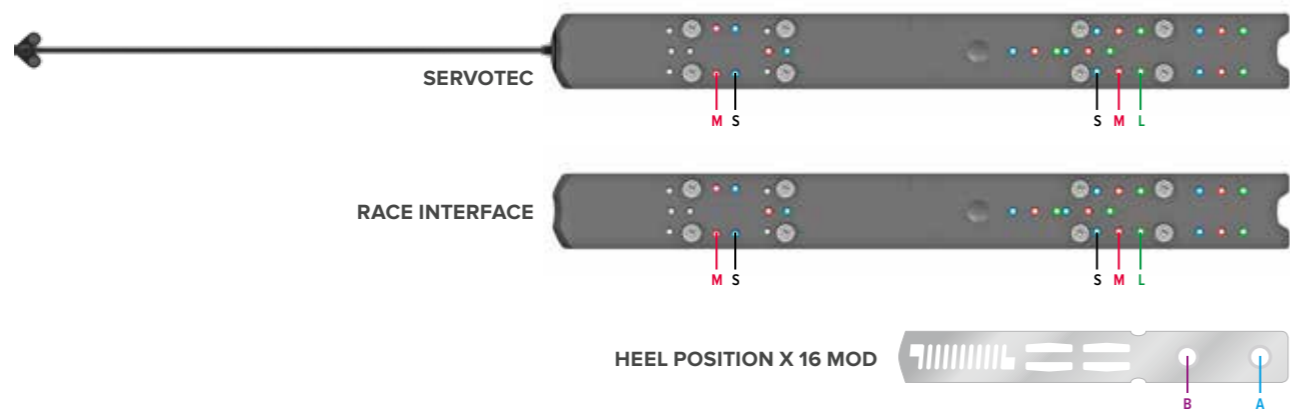

MOUNTING GUIDE

SERVOTEC / RACE INTERFACE

X 20 EGA / X 19 VAR			X 16 VAR / X 12 VAR		
SOLE LENGTH (in mm)	POSITION TOE	POSITION HEEL	SOLE LENGTH (in mm)	POSITION TOE	POSITION HEEL
260 - 295	S	S	264 - 314	S	S
260 - 304	M	S	282 - 314	M	S
295 - 325	M	M	296 - 343	M	M
318 - 353	M	L	314 - 360	M	L

X 19 MOD			X 16 MOD		
SOLE LENGTH (in mm)	POSITION TOE	POSITION HEEL	SOLE LENGTH (in mm)	POSITION TOE	POSITION HEEL
260 - 295	S	S	264 - 273	S	S B
260 - 304	M	S	274 - 300	S	S A
295 - 325	M	M	290 - 310	M	S A
318 - 353	M	L	311 - 323	M	M A
			324 - 350	M	L A

JUNIOR RACE PLATE (J-RP²)

BOOT SOLE LENGTH:
Mounting information on the plate for COLT 7 GW, COLT 10, COLT 12

- **A:** > 217mm – 246mm
- **B:** > 237mm – 266mm
- **C:** > 256mm – 285mm
- **D:** > 276mm – 305mm

SERVOTEC / SPEED FLEX INTERFACE

X 20 EGA			X 19 VAR		
SOLE LENGTH (in mm)	POSITION TOE	POSITION HEEL	SOLE LENGTH (in mm)	POSITION TOE	POSITION HEEL
263 - 273	S (VAR 6)	S	257 - 271	S (VAR 6)	S
274 - 290	S	S	272 - 295	S	S
291 - 314	M	S	296 - 314	M	S
315 - 340	M	M	315 - 345	M	M