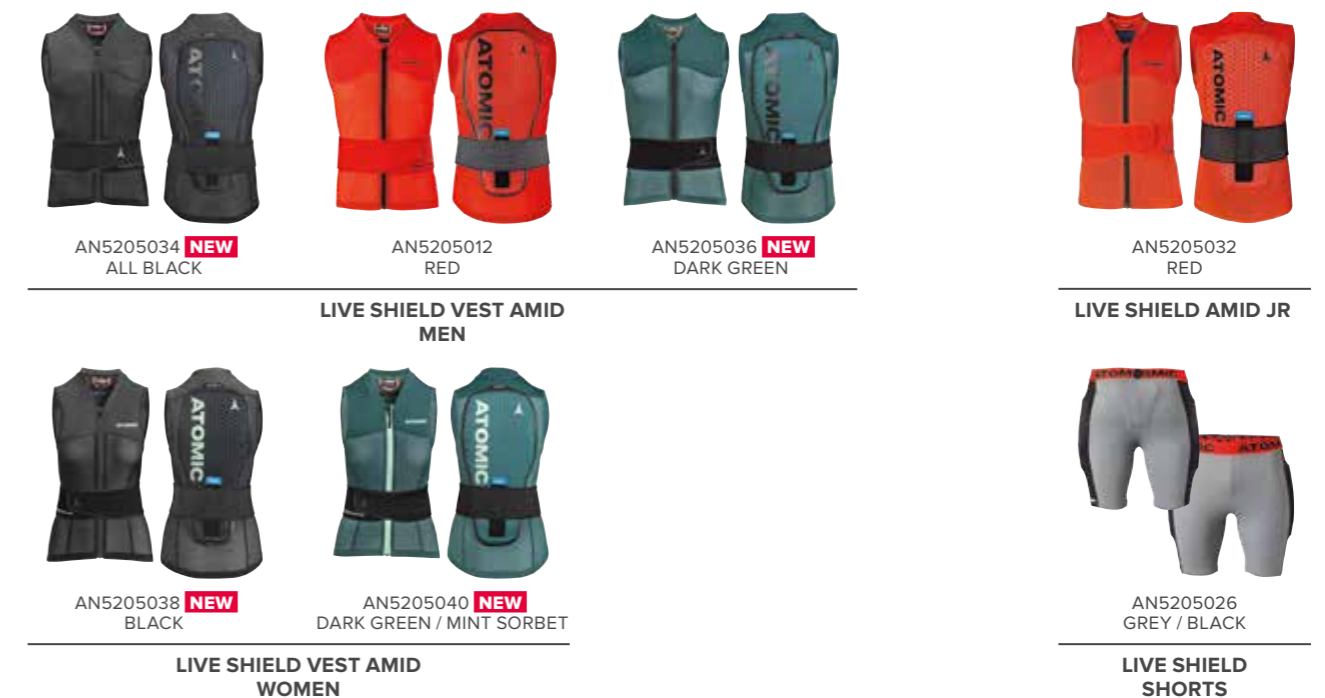

BODY PROTECTION